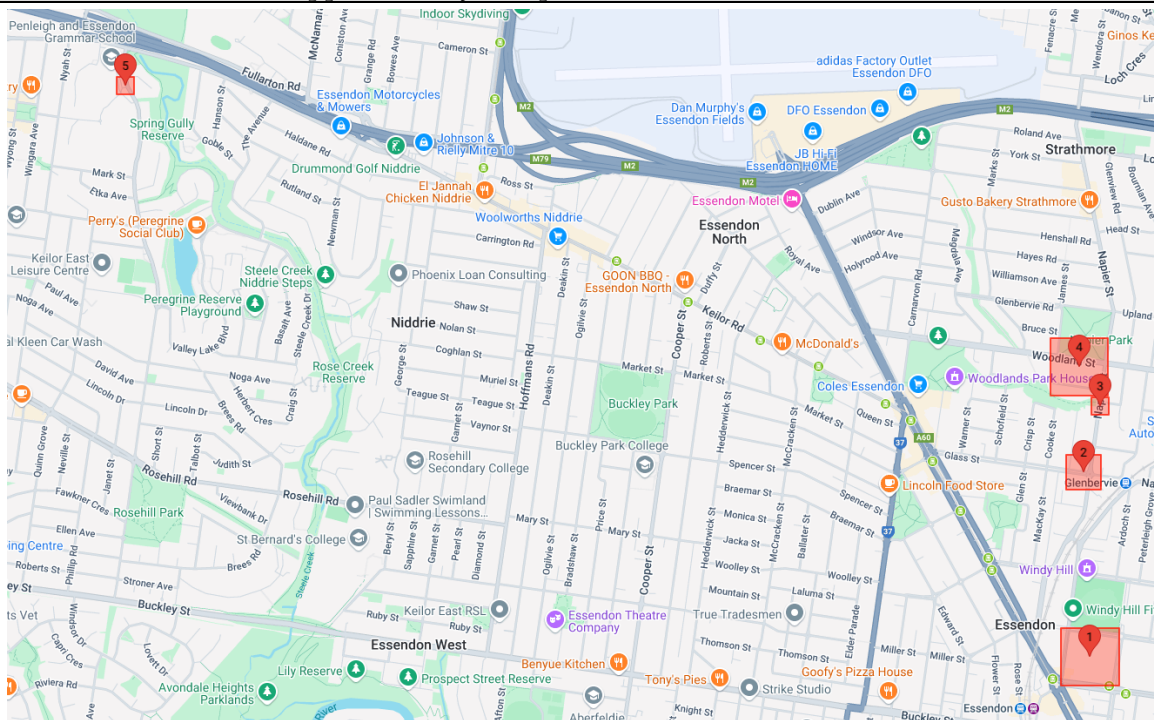

Bus 4, 5 and 6 – Zone A

Raleigh St, Essendon campus via Strathmore, Woodland Park, Keilor East (am) and return (pm)

Time		Stop	Location	Cost
AM	PM			Per Annum
7:55	4.00	1	Essendon campus 49-59 Raleigh Street, Essendon	Zone A \$1270 return
8:00	3.57	2	Corner Napier Street and Glass Street (just after Glass Street roundabout in Napier Street) 48 Glass Street, Essendon	
8:02	3.55	3	Salmon Reserve bus stop, Corner of Woodvale Cl/Napier Street, Essendon	
8:05	3.50	4	91 Woodland Street, Woodland Park	
8.25	3.40	5	Keilor East campus –Bus Bay 1 and 2	
n/a	3.40	6	Larkin Centre bus bay	

PM service notes:

- There are four buses in total covering this bus route.
- **All buses will stop at all bus stops on the pm journey.**
- The first two buses will depart from bus bay 1 and 2, middle school at 3.40 p.m.
- The third bus departs bus bay 1 (middle school) at approximately 3.42 p.m.
- The fourth bus departs the Larkin Centre at 3.40 p.m., before collecting students from bus bay (middle school) at approximately 3.45 p.m.