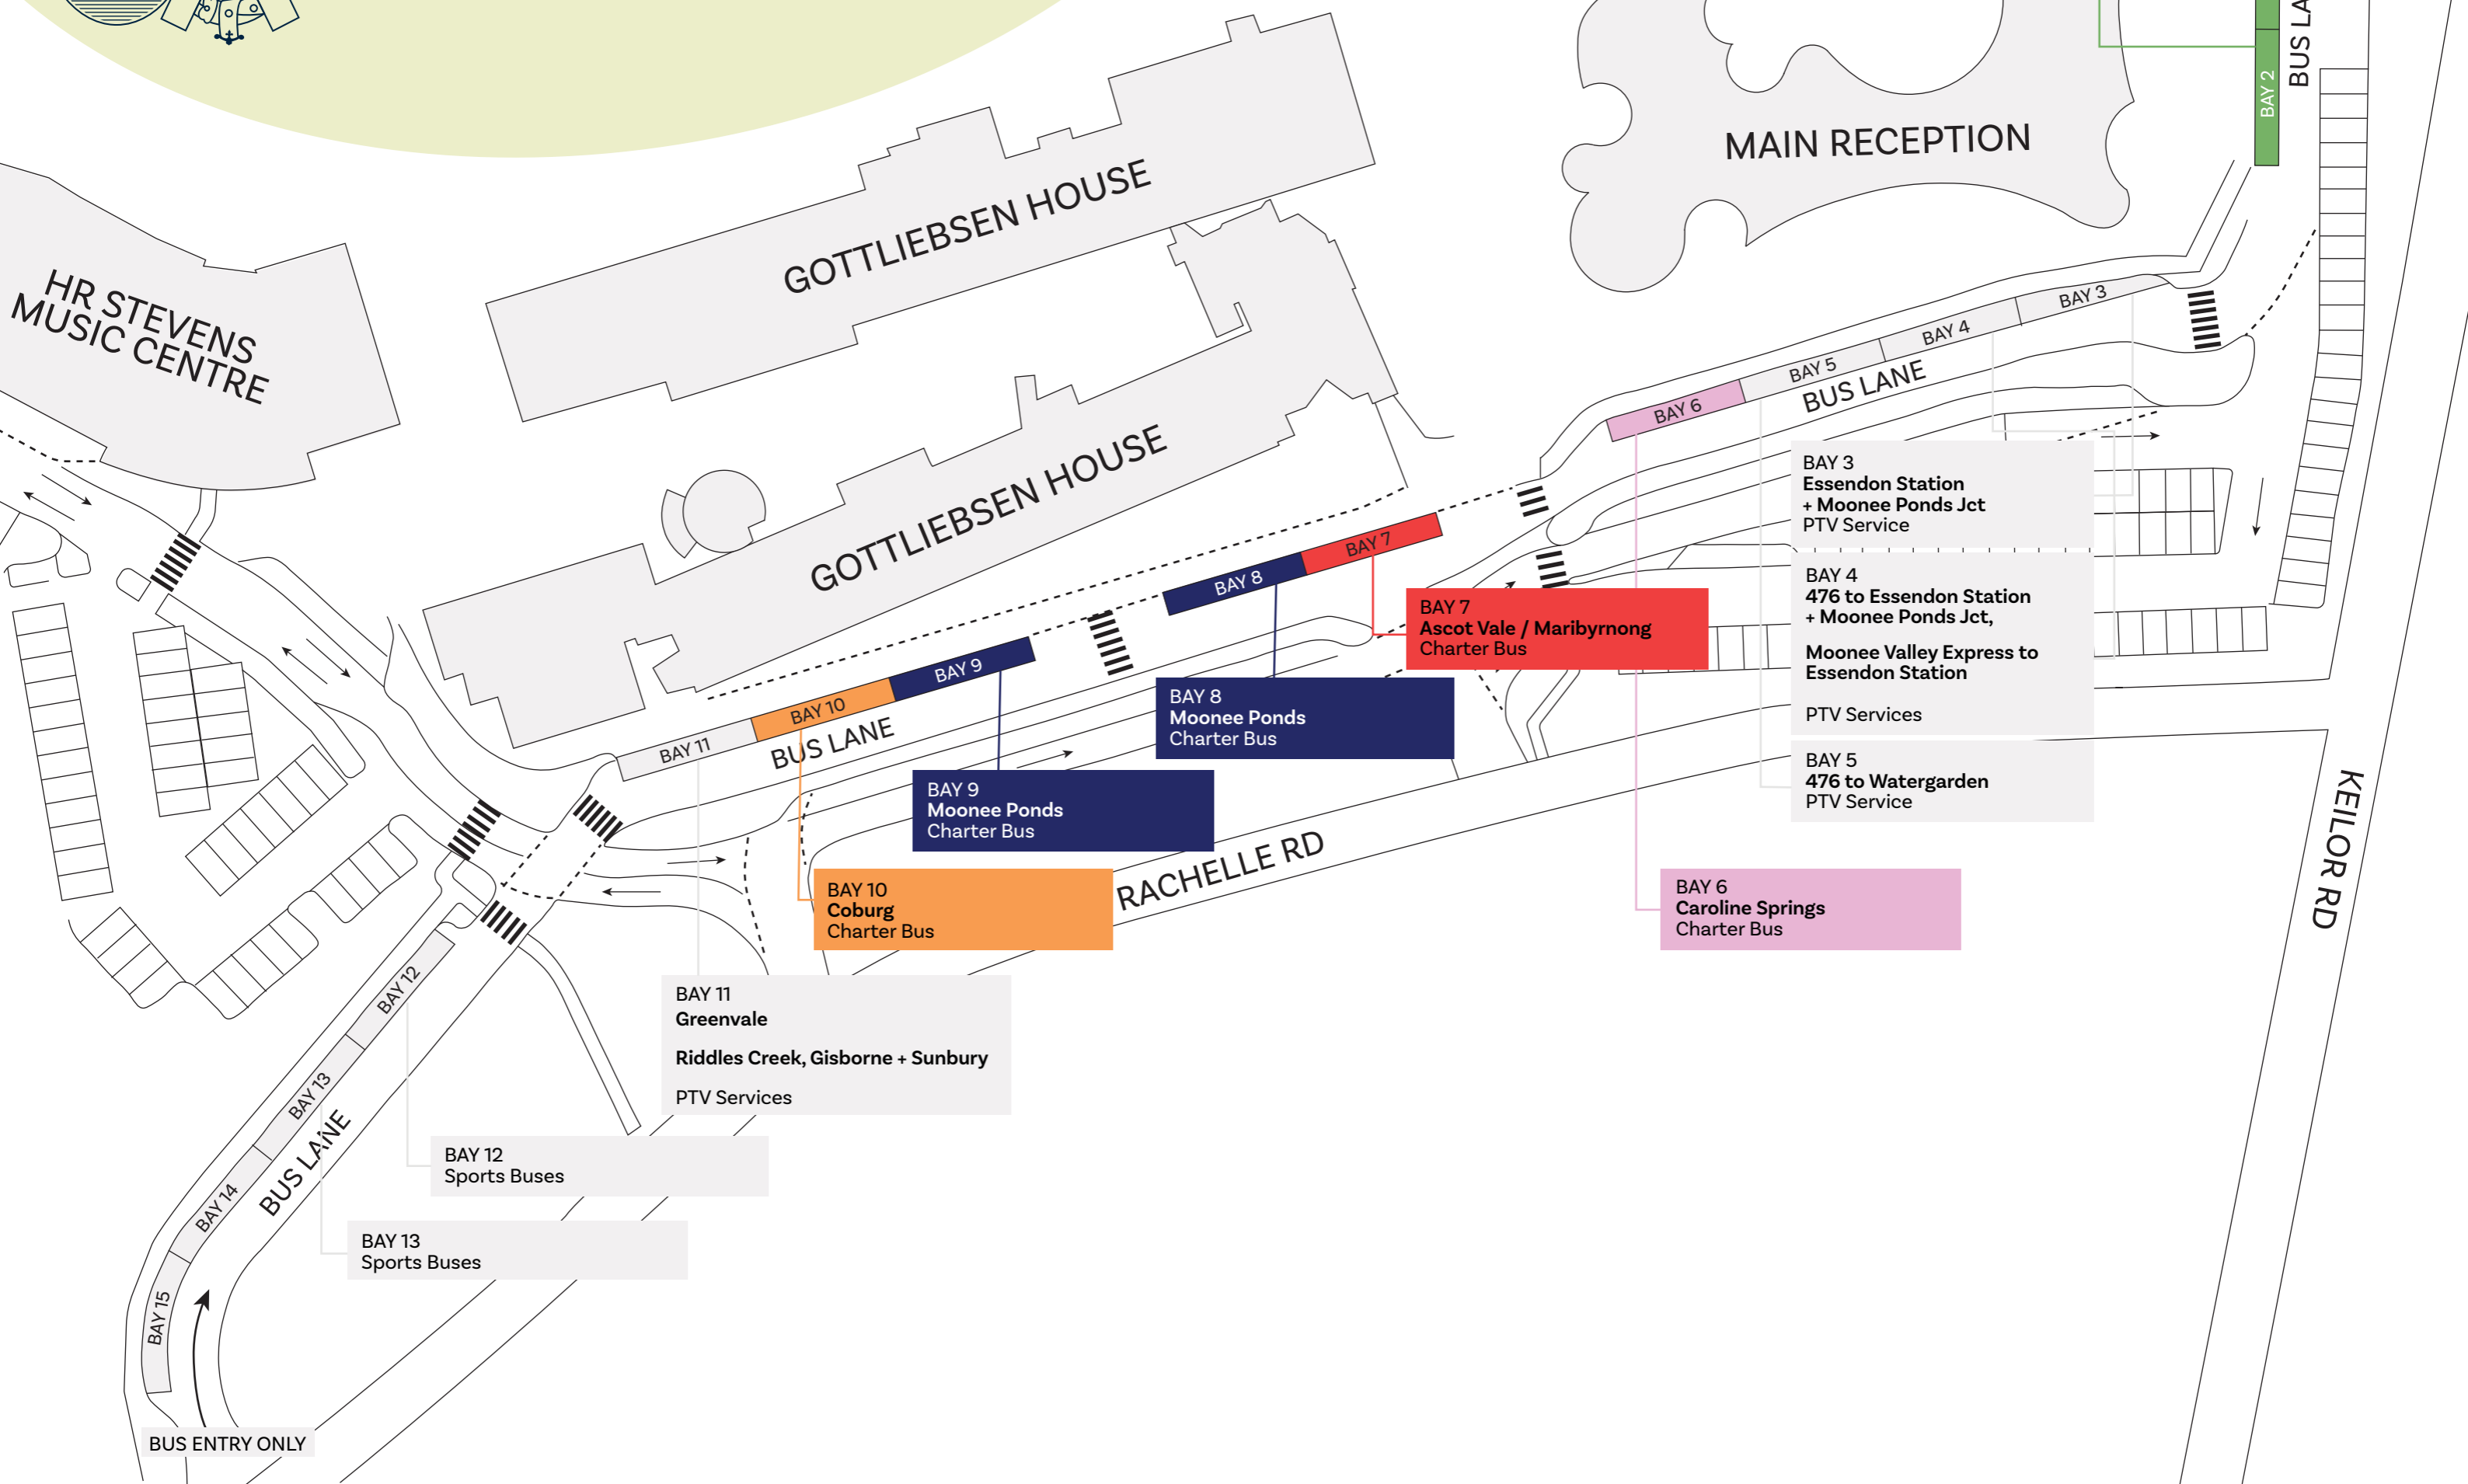

Bus Traffic Arrangements

Penleigh and Essendon Grammar School
Rachelle Road, Keilor East

BAY 1
Essendon/Woodland Park
Charter Bus

BAY 2
Essendon/Woodland Park
Charter Bus

MAIN RECEPTION

HR STEVENS
MUSIC CENTRE

GOTTLIEBSEN HOUSE

GOTTLIEBSEN HOUSE

BAY 3
Essendon Station
+ Moonee Ponds Jct
PTV Service

BAY 4
476 to Essendon Station
+ Moonee Ponds Jct,
Moonee Valley Express to
Essendon Station

PTV Services

BAY 5
476 to Watergarden
PTV Service

BAY 7
Ascot Vale / Maribyrnong
Charter Bus

BAY 8
Moonee Ponds
Charter Bus

BAY 9
Moonee Ponds
Charter Bus

BAY 10
Coburg
Charter Bus

BAY 6
Caroline Springs
Charter Bus

BAY 11
Greenvale
Riddles Creek, Gisborne + Sunbury
PTV Services

BAY 12
Sports Buses

BAY 13
Sports Buses

BUS ENTRY ONLY

KEILOR RD

BUS LANE

BUS LANE

BUS LANE

BUS LANE