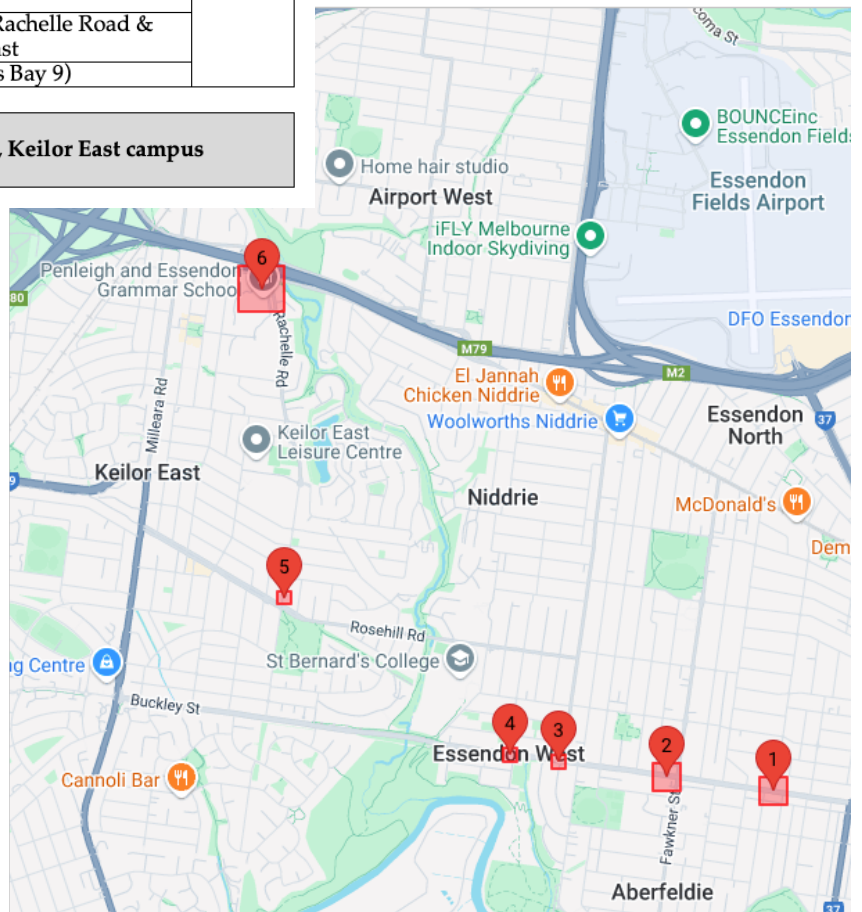

PEGS Charter Bus

Bus 2 – Zone A

West Essendon Post Office bus stop, corner of St Kinnord Street & Buckley Streets, Aberfeldie, via Buckley St and Rachele Rd to Keilor East campus (am) and return (pm)

Time		Stop	Location	Cost per annum
AM	PM			
8.00	4.03	1f	Bus stop at West Essendon Post Office Corner St Kinnord St and Buckley St	Zone A \$1270 return
8.04	4.00	1e	Bus stop at Corner <u>Fawkner St</u> and Buckley St, Aberfeldie	
8.08	3.57	1d	Bus stop at 445 Buckley Street, (corner Buckley St and Hoffmans Road, Essendon	
8.10	3.55	1c	Bus stop at 455 Buckley St, Essendon West (corner of Buckley St and Bourke St, halfway down the hill)	
8.18	3.50	1b	Bus stop at the Corner Rachele Road & Dinah Parade, Keilor East	
8.25	3.40	1a	Keilor East campus (Bus Bay 9)	

PM Service Departs Bus Bays 9, Keilor East campus

Updated October 2024