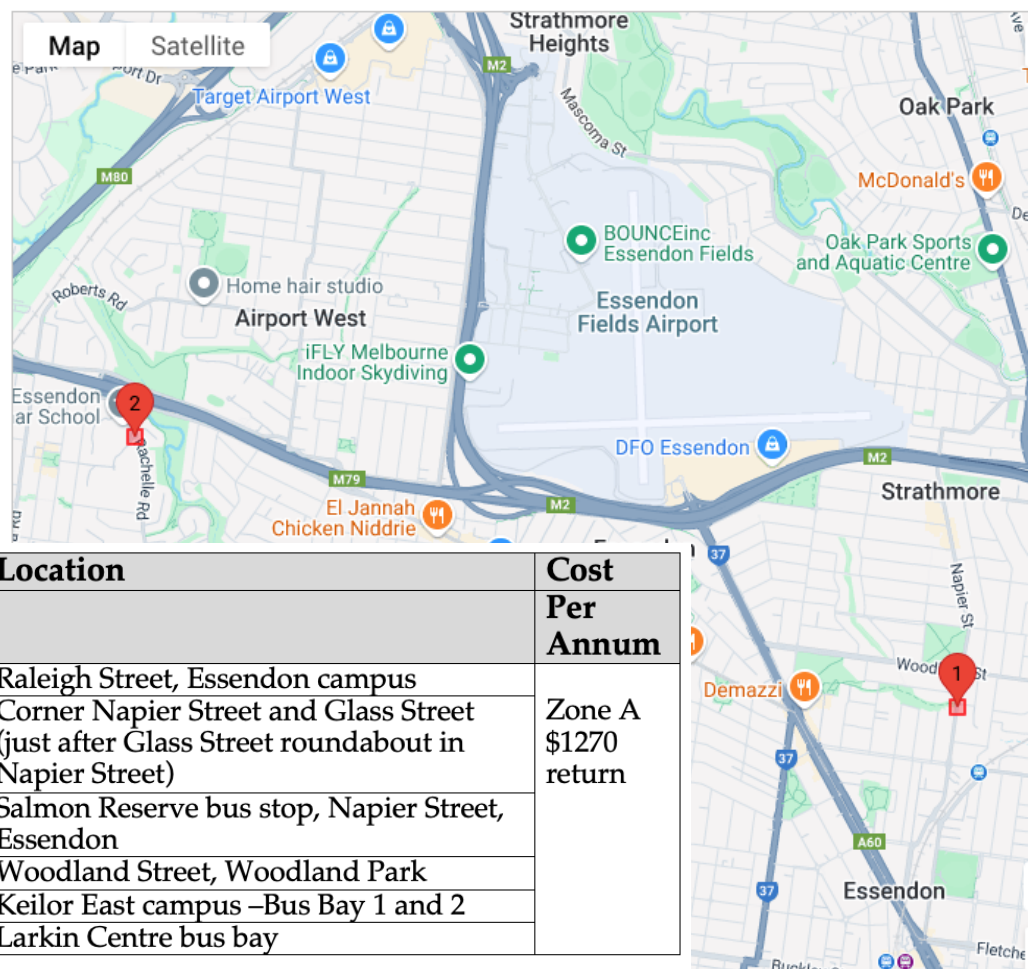

Bus 6 – Zone A

Salmon Reserve bus stop Strathmore, to Keilor East campus (am) and return (pm)

Time		Stop	Location	Cost Per Annum
AM	PM			
n/a	4.00	1f	Raleigh Street, Essendon campus	Zone A \$1270 return
n/a	3.57	1e	Corner Napier Street and Glass Street (just after Glass Street roundabout in Napier Street)	
8.02	3.55	1d	Salmon Reserve bus stop, Napier Street, Essendon	
n/a	3.50	1c	Woodland Street, Woodland Park	
8.25	3.40	1b	Keilor East campus –Bus Bay 1 and 2	
n/a	3.40	1a	Larkin Centre bus bay	

**PM service notes:**

- There are four buses in total covering this bus route.
- **All buses will stop at all bus stops on the pm journey.**
- The first two buses will depart from bus bay 1 and 2, middle school at 3.40 p.m.
- The third bus departs bus bay 1 (middle school) at approximately 3.42 p.m.
- The fourth bus departs the Larkin Centre at 3.40 p.m., before collecting students from bus bay 1 (middle school) at approximately 3.45 p.m.